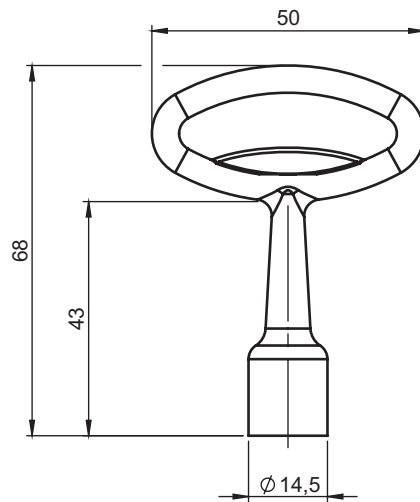

Possibility of making logo key on request.

| CATALOGUE NUMBER | | | | | | | | | | | MATERIAL | | | |
|------------------|----|----|----|----|-----|-----|-----|---|----|---|------------|--------|--------|----------|
| 2.KL-X.001 | | | | | | | | | | | ZAMAK5 | | | |
| Type of key [X] | | | | | | | | | | | Finish [C] | | | |
| | | | | | | | | | | | No finish | Chrome | Nickel | RAL 9005 |
| D3 | D5 | T6 | T7 | T9 | KW6 | KW7 | KW8 | N | C9 | Q | 00 | 01 | 02 | 04 |

How to order:

Catalogue number, type o key [X]

Finish

| CATALOGUE NUMBER | | | | | | | | MATERIAL | | | |
|------------------|-----|-----|-----|-----|---------|----|----|------------|--------|--------|----------|
| 2.KL-X.002 | | | | | | | | ZAMAK5 | | | |
| Type of key [X] | | | | | | | | Finish [C] | | | |
| | | | | | | | | No finish | Chrome | Nickel | RAL 9005 |
| T9 | T10 | KW6 | KW7 | KW8 | KW8 zew | C9 | D9 | 00 | 01 | 02 | 04 |