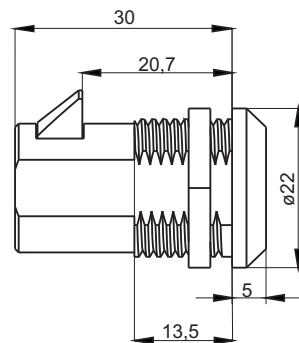

Cut out

2.529.002

2.529.001

TYPE OF LOCK	VERSION	MATERIAL	FINISH [C]
2.529.001	With key	ABS	RAL 9005
2.529.002	Without key		07

Cut out

TYPE OF LOCK	COMPONENTS	MATERIAL	FINISH [C]
2.611.001	Housing	ZAMAK5	Chrome
			01

Cut out

TYPE OF LOCK	COMPONENTS	MATERIAL	FINISH [C]
2.612.001	Housing	ZAMAK5	Chrome
			01