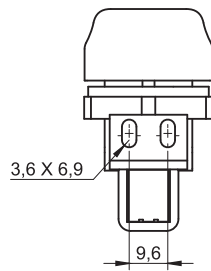

Cut out

2.529.002

2.529.001

TYPE OF LOCK	VERSION	MATERIAL	FINISH [C]
2.529.001	With key	ABS	RAL 9005
2.529.002	Without key		07

Cut out

TYPE OF LOCK	COMPONENTS	MATERIAL	FINISH [C]
2.611.001	Housing	ZAMAK5	Chrome
			01

Cut out

TYPE OF LOCK	COMPONENTS	MATERIAL	FINISH [C]
2.612.001	Housing	ZAMAK5	Chrome
			01