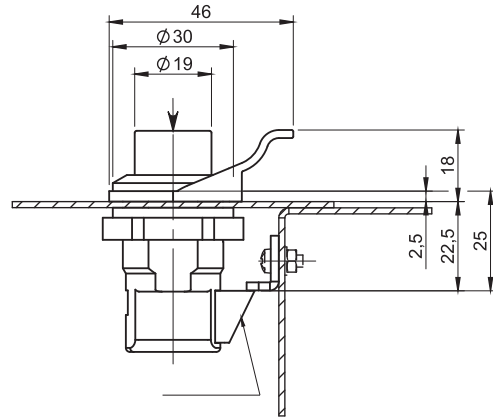

Cut out

2.529.002

2.529.001

TYPE OF LOCK	VERSION	MATERIAL	FINISH [C]
2.529.001	With key	ABS	RAL 9005
2.529.002	Without key		07

Cut out

TYPE OF LOCK	COMPONENTS	MATERIAL	FINISH [C]
2.611.001	Housing	ZAMAK5	Chrome
			01

Cut out

TYPE OF LOCK	COMPONENTS	MATERIAL	FINISH [C]
2.612.001	Housing	ZAMAK5	Chrome
			01