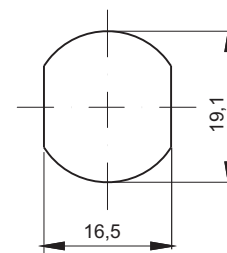

Cut out

2.529.002

2.529.001

TYPE OF LOCK	VERSION	MATERIAL	FINISH [C]
2.529.001	With key	ABS	RAL 9005
2.529.002	Without key		07

Cut out

TYPE OF LOCK	COMPONENTS	MATERIAL	FINISH [C]
2.611.001	Housing	ZAMAK5	Chrome
			01

Cut out

TYPE OF LOCK	COMPONENTS	MATERIAL	FINISH [C]
2.612.001	Housing	ZAMAK5	Chrome
			01