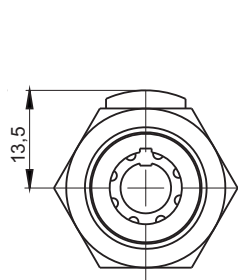

Cut out

2.529.002

2.529.001

TYPE OF LOCK	VERSION	MATERIAL	FINISH [C]
2.529.001	With key	ABS	RAL 9005
2.529.002	Without key		07

Cut out

TYPE OF LOCK	COMPONENTS	MATERIAL	FINISH [C]
2.611.001	Housing	ZAMAK5	Chrome
			01

Cut out

TYPE OF LOCK	COMPONENTS	MATERIAL	FINISH [C]
2.612.001	Housing	ZAMAK5	Chrome
			01