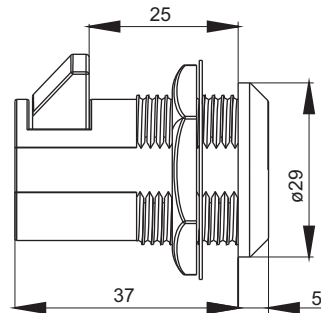

Cut out

2.529.002

2.529.001

TYPE OF LOCK	VERSION	MATERIAL	FINISH [C]
2.529.001	With key	ABS	RAL 9005
2.529.002	Without key		07

Cut out

TYPE OF LOCK	COMPONENTS	MATERIAL	FINISH [C]
2.611.001	Housing	ZAMAK5	Chrome
			01

Cut out

TYPE OF LOCK	COMPONENTS	MATERIAL	FINISH [C]
2.612.001	Housing	ZAMAK5	Chrome
			01