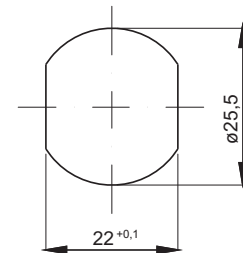

Cut out

2.529.002

2.529.001

TYPE OF LOCK	VERSION	MATERIAL	FINISH [C]
2.529.001	With key	ABS	RAL 9005
2.529.002	Without key		07

Cut out

TYPE OF LOCK	COMPONENTS	MATERIAL	FINISH [C]
2.611.001	Housing	ZAMAK5	Chrome
			01

Cut out

TYPE OF LOCK	COMPONENTS	MATERIAL	FINISH [C]
2.612.001	Housing	ZAMAK5	Chrome
			01