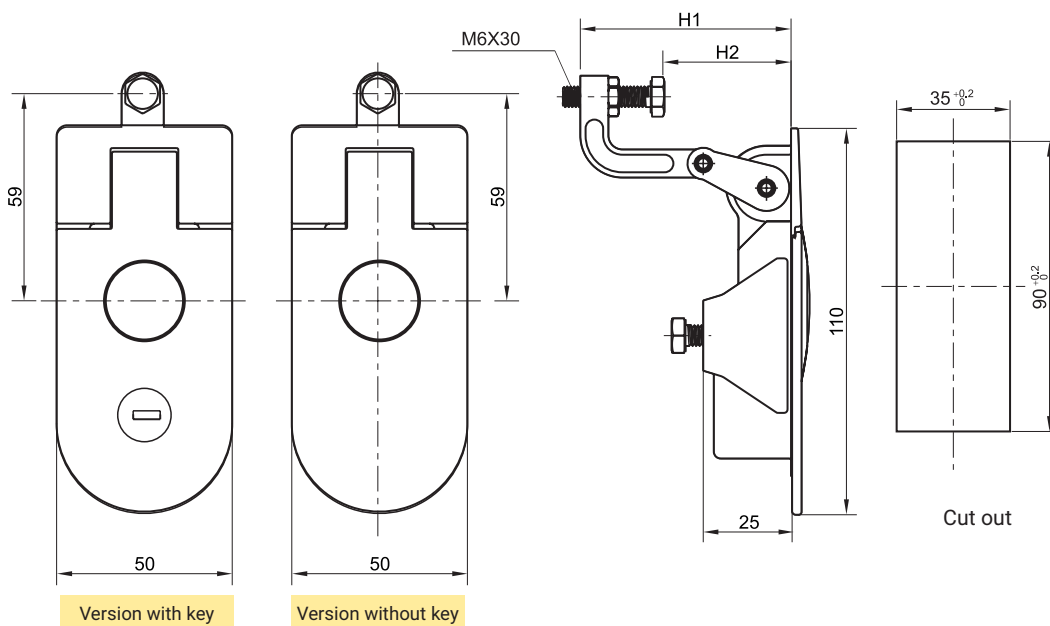

TYPE OF LOCK	COMPONENTS	MATERIAL	FINISH [C]
			RAL 9005
2.601.001	Housing, Handle	ZAMAK5	04

TYPE OF LOCK with key	TYPE OF LOCK without key	DIMENSION		COMPONENTS	MATERIAL	FINISH [C]
		H1	H2			RAL 9005
2.601.101	2.601.201	29	0-15	Housing, Handle	ZAMAK5	04
2.601.102	2.601.202	60	30-45			
2.601.103	2.601.203	43	15-30			
2.601.104	2.601.204	75	45-60			

How to order:
 Type of lock
 Dimension H1
 Finish [C]